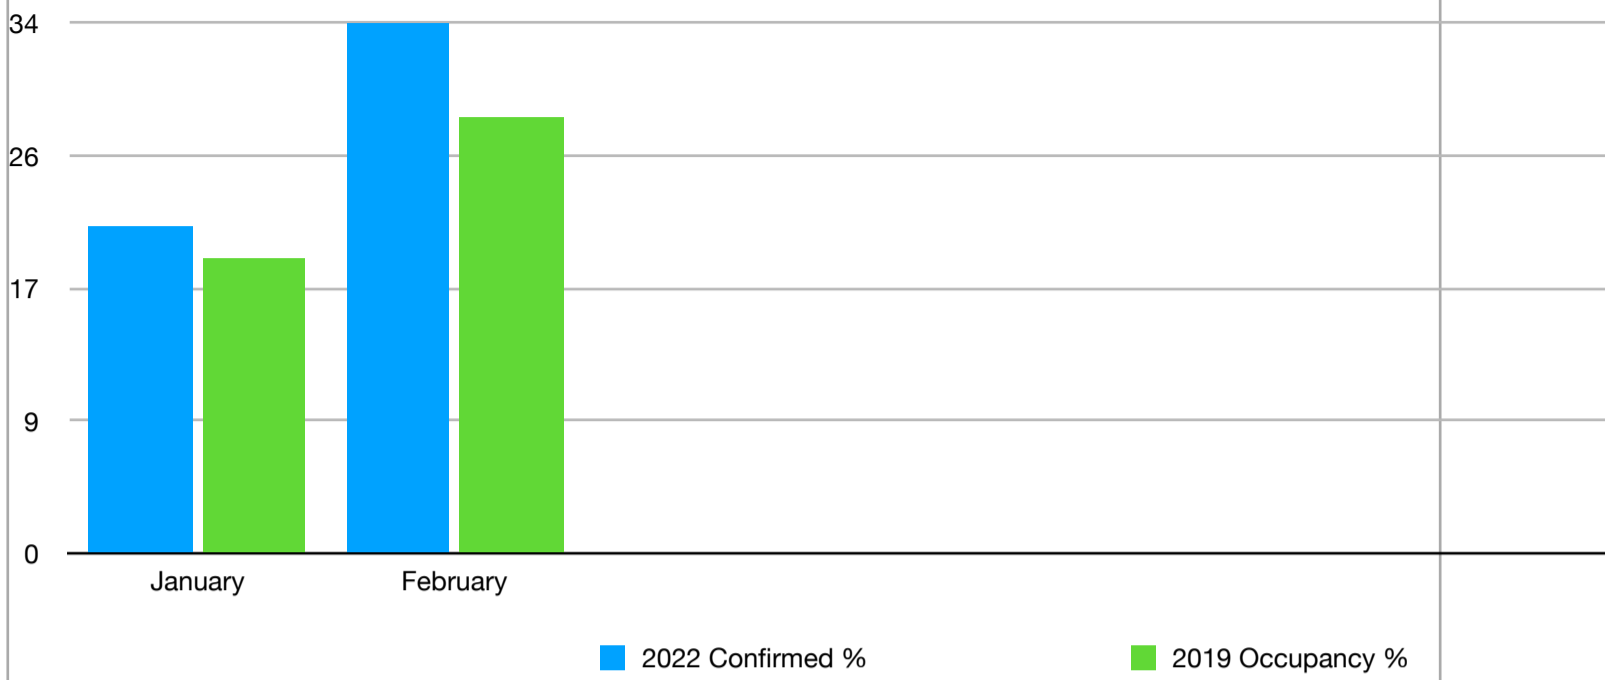

2019 vs 2022 Aries Occupancy Survey Results

Table 1

	2022 Confirmed %	2019 Occupancy %
<b>January</b>	21	19
<b>February</b>	34	28