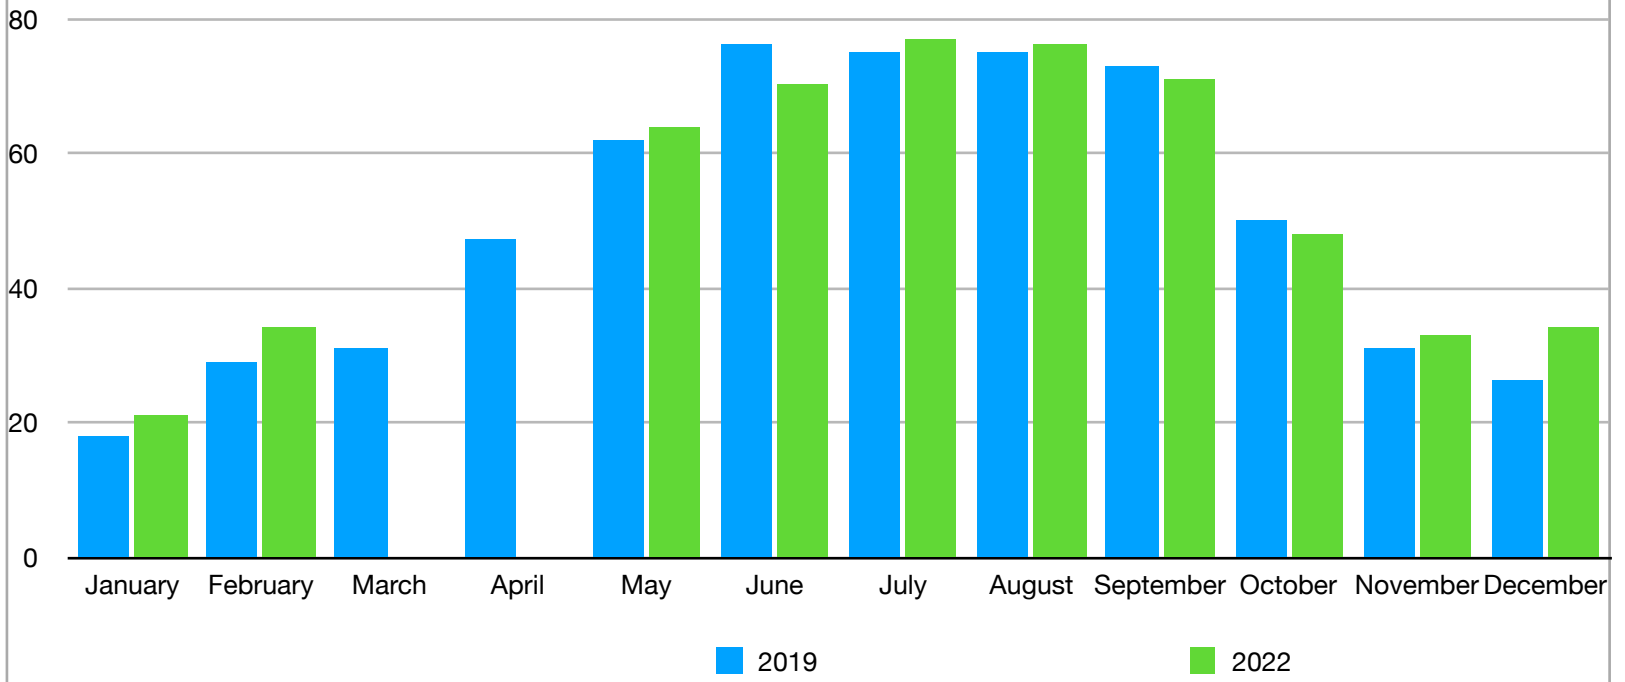

2019 vs 2022 Occupancy Survey Results

Table 1

	2019	2022
January	18	21
February	29	34
March	31 *	
April	47 *	
May	62	64
June	76	70
July	75	77
August	75	76
September	73	71
October	50	48
November	31	33
December	26	34
		* There was a wave of cases of the Omicron variant of COVID-19, which impacted on the ability to collect full data in March & April 2022