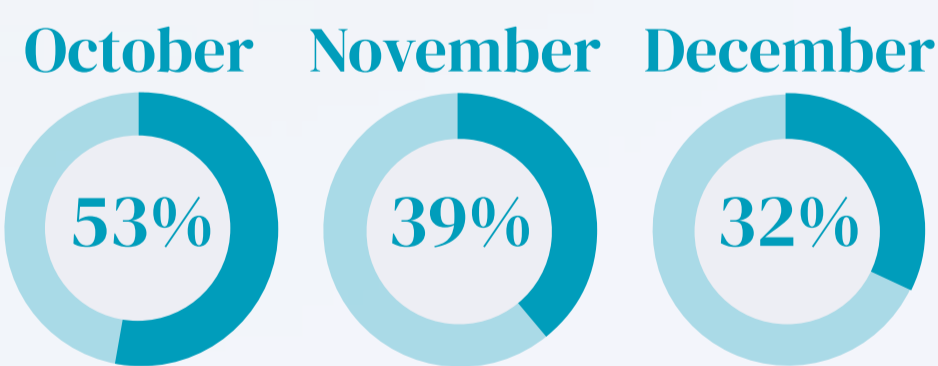

Where are they from?

Compared to 65%, 1%, 9%, 9% and 17% in Q4 2023

Reason for Visit

ANNUAL % CHANGE

Staying Visitors

How long did they stay?

Compared to 4.3 nights in Q4 2023

Where did they stay?

64% Stayed in visitor accommodation

36% Stayed with friends/relatives

Compared to 66% and 34% in Q4 2023

What was the level of occupancy?

The level of occupancy of open/available units of visitor accommodation in Q4 2024 was:

Compared to 52%, 40% and 38% in Q4 2023

What is our capacity?

The total visitor accommodation capacity for the 2024/25 season is 4,810*.

*During the summer, an additional 349 people could be accommodated in equipped tents, cabins, yurts and shepherd's huts. There is further visitor accommodation provided by the campsites of Guernsey and Herm.