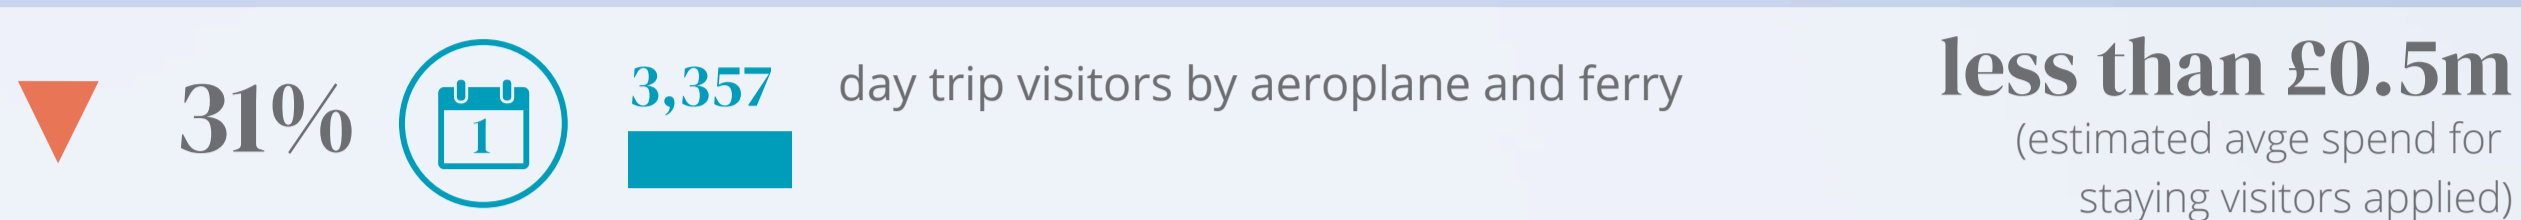

Quarterly Travel & Visitor Accommodation Bulletin

At A Glance

QUARTER 4 2024

Number of visitors

ANNUAL % CHANGE

ESTIMATED TOTAL SPEND*

*These spend figures are based on the last Guernsey Visitor Spend Survey (£582 average spend per staying visitor by aeroplane and ferry and £112 average spend per day trip visitor by aeroplane and ferry) and Guernsey Cruise Visitor Exit Survey (£34 average spend in Guernsey per cruise visitor), which took place during 2019/20. These values have been updated using the Guernsey RPI and multiplied by the actual number of visitors to give an estimate of the total spend. The average spend of people visiting on yachts is unknown, so is not included in the total. Figures may not sum exactly to totals due to rounding.

Compared to 52%, 40% and 38% in Q4 2023

What is our capacity?

The total visitor accommodation capacity for the 2024/25 season is 4,810*.

*During the summer, an additional 349 people could be accommodated in equipped tents, cabins, yurts and shepherd's huts. There is further visitor accommodation provided by the campsites of Guernsey and Herm.